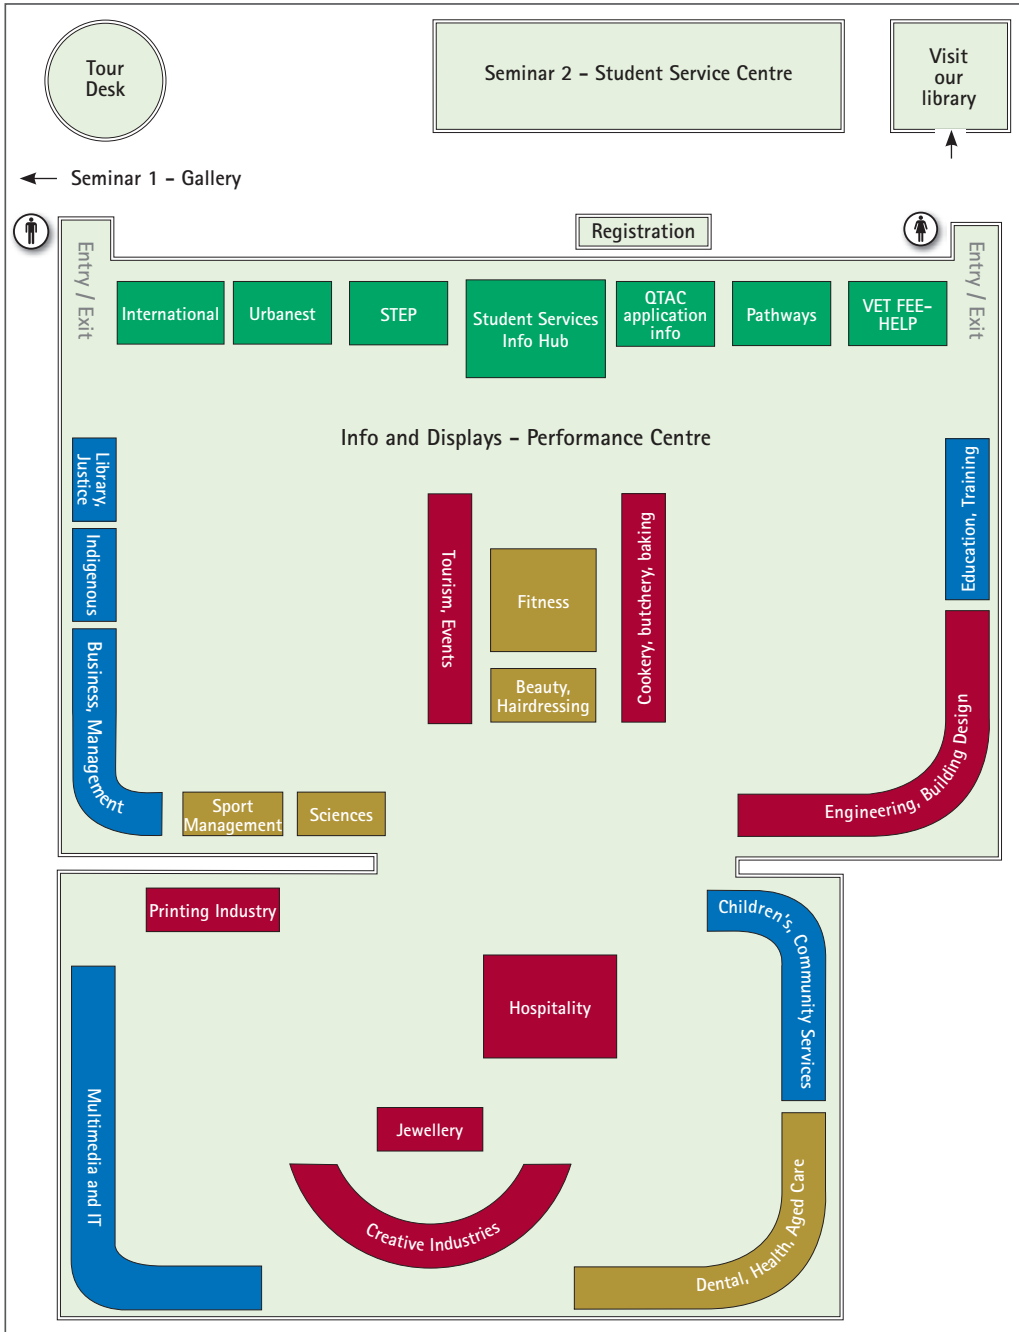

Study 2012 Info Evening Map

JF0310015_B

CRICOS Provider No. 03020E

Southbank Institute of Technology

Study 2012 Info Evening

Welcome

Wednesday 27 July
4.30pm - 7pm

Study 2012: Info evening

Plan your evening

4.30	5.00 - 5.30	5.30 - 6.00	6.00 - 6.30	6.30 - 7.00
Info and displays - Performance Centre, C Block				
Meet the teachers and gain course information at any time throughout the evening				
Seminar 1 - Gallery Employment Snapshot - What's hot in the job market				
	Seminar 1	Seminar 1	Seminar 1	
Seminar 2 - Student Services Centre Career Directions - How to choose the right career for you				
	Seminar 2	Seminar 2	Seminar 2	
Tours - Departing from the Tour Desk				
Tour A	Beauty, fitness, dental	Beauty, fitness, dental	Beauty, fitness, dental	Beauty, fitness, dental
Tour B	Nursing, science, children's services	Nursing, science, children's services	Nursing, science, children's services	Nursing, science, children's services
Tour D	Hospitality, events, tourism	Hospitality, events, tourism	Hospitality, events, tourism	
Tour E1	Music	Music	Music	Music
Tour E2	Visual arts, acting	Visual arts, acting	Visual arts, acting	Visual arts, acting
Tour H				Photography, digital media, graphic design, built environment, civil engineering

In the event of rain: Light rain - tours will run, BYO umbrella. Heavy rain - tours will be cancelled.

Apply NOW to study in 2012, go to southbank.edu.au or call 13 72 48